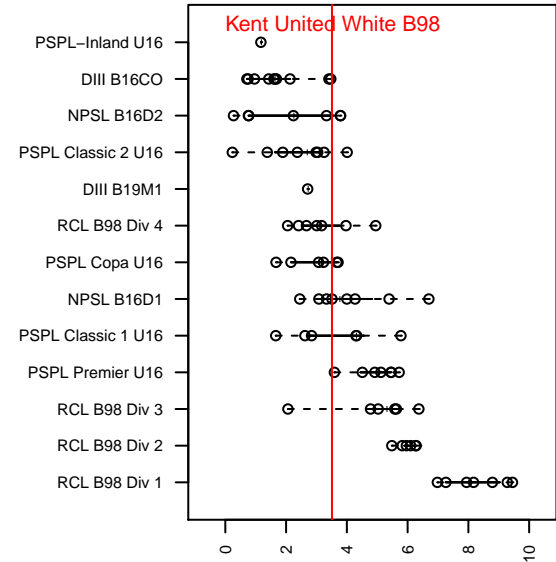

**attack and defense rating
relative to others at age
and all opponents in last 13 months**