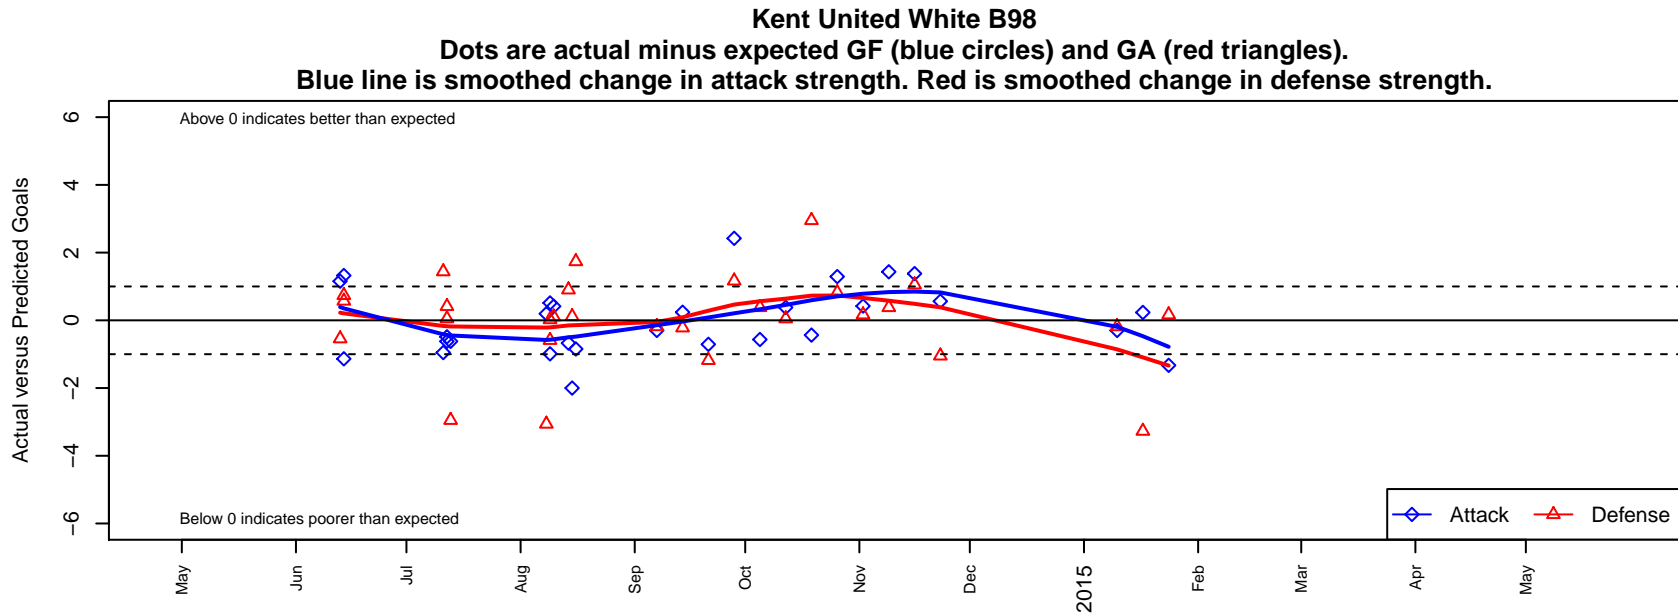

Kent United White B98

Kent United
 Kent, WA
 B98 total strength=1436
 attack=10.44 defense=7.85
 fall league = NPSL B16D1

alt names used:
 KENT UNITED KU B-98 WHITE (WA)
 Kent United B98 White
 KENT UNITED B98 WHITE (WA)
 Kent United B98 White
 Kent United B98 White
 Kent United White

Venues played:
 2014 Starfire Spring Classic BU16
 2014 Kent Cornucopia Cup U16 Gold U16
 2014 Mt Hood Challenge U16
 2014 Bigfoot Silver U16
 2014 NPSL B16D1
 2014 Founders Cup B98

**attack and defense variance (black dot)
relative to other teams
and top 10 in region**