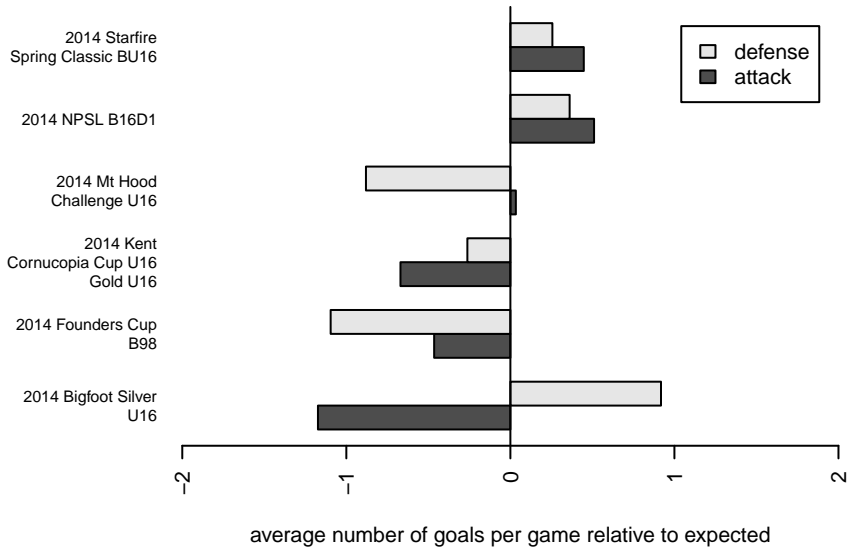

Performance relative to 13 month average