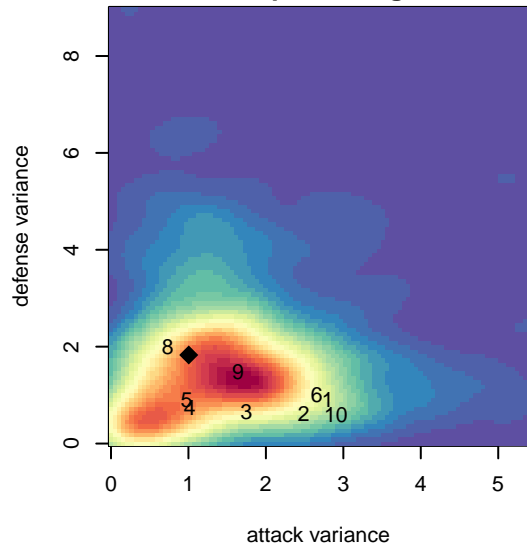

Kent United White B98

Kent United
 Kent, WA
 B98 total strength=1436
 attack=10.44 defense=7.85
 fall league = NPSL B16D1

alt names used:
 KENT UNITED KU B-98 WHITE (WA)
 Kent United B98 White
 KENT UNITED B98 WHITE (WA)
 Kent United B98 White
 Kent United B98 White
 Kent United White

Venues played:
 2014 Starfire Spring Classic BU16
 2014 Kent Cornucopia Cup U16 Gold U16
 2014 Mt Hood Challenge U16
 2014 Bigfoot Silver U16
 2014 NPSL B16D1
 2014 Founders Cup B98

**attack and defense variance (black dot)
relative to other teams
and top 10 in region**