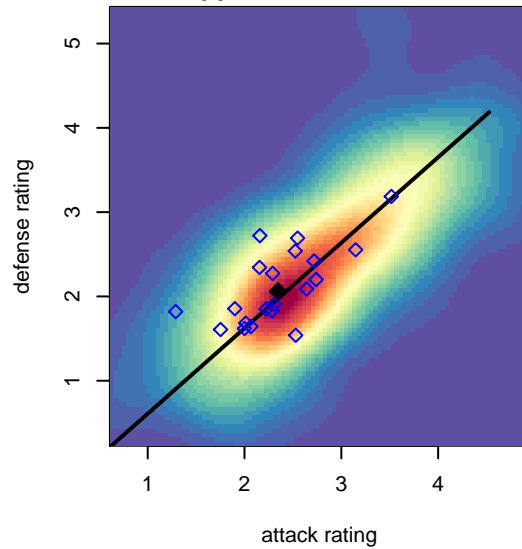

**attack and defense rating
relative to others at age
and all opponents in last 13 months**